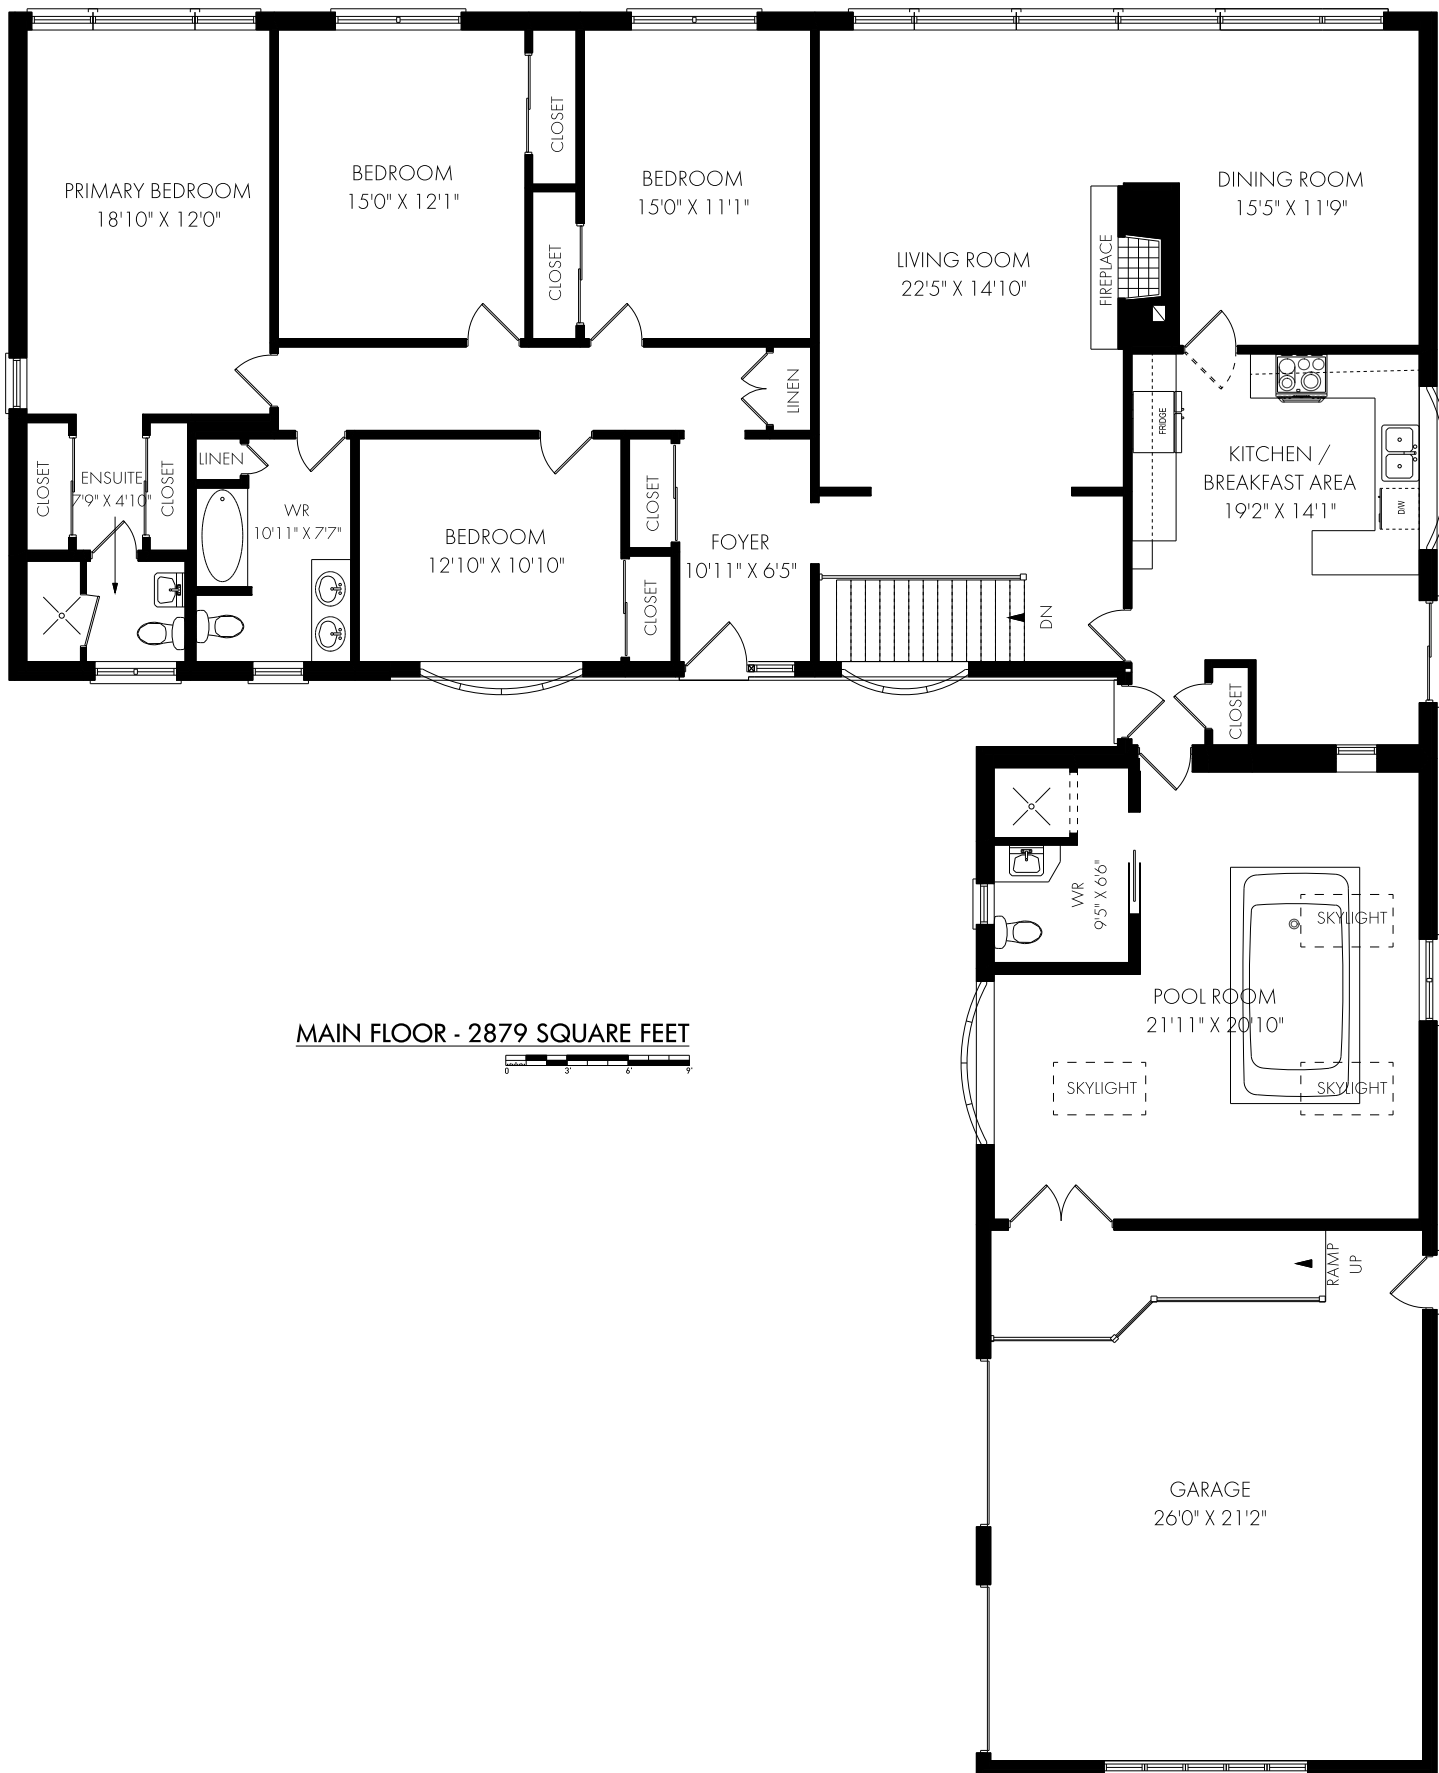

82 Edenbridge Drive, Etobicoke

FLOOR PLAN

Tuesday, September 20, 2022

PLANS4U © 2022 PLANSFORYOU

PlansForYou.ca/ info@plansforyou.ca /416.999.5096